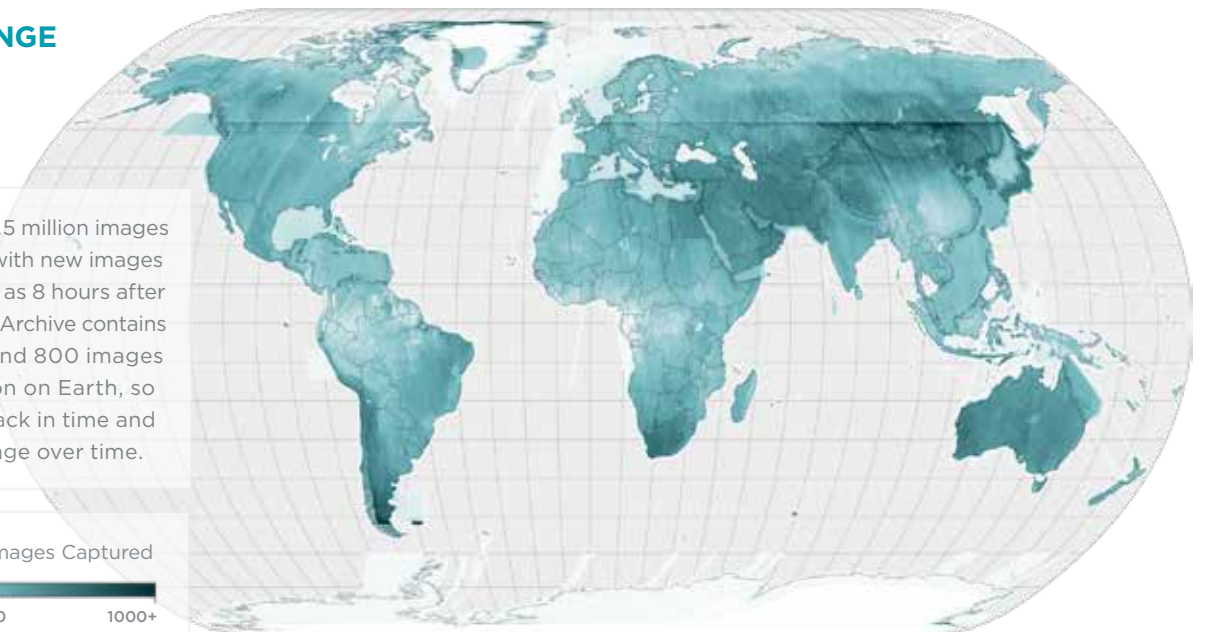

BRING CHANGE TO LIFE

Planet captures 1.5 million images on a daily basis, with new images published as fast as 8 hours after collection. Planet Archive contains on average around 800 images for every location on Earth, so you can travel back in time and understand change over time.

Total number of Images Captured